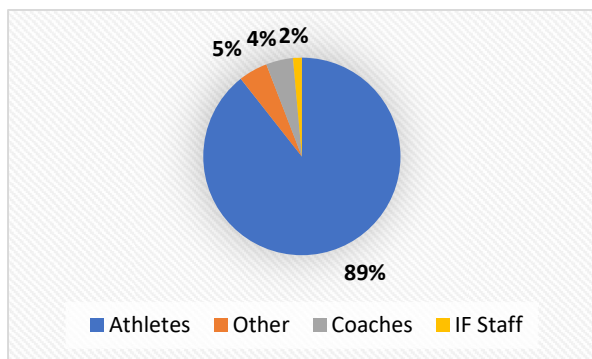

IDBF Statistical Report 2022

Education

Outreach 2022 educators interacted with over 250 athletes, coaches, support personnel, and other staff